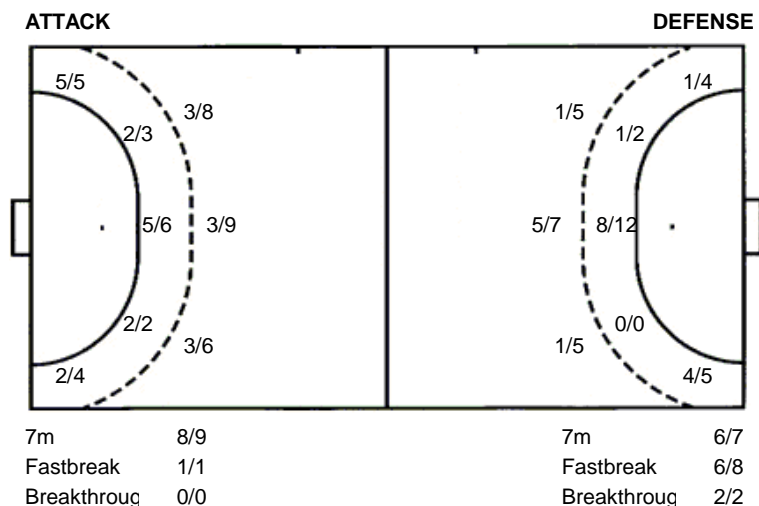

Match finished

Shot distribution by player

4 D. Vukičević

1/1		0/1
1/1		

5 P. Petričević

7 M. Popović

1/2	1/1	
		1/1
2/2		0/1

1 missed

8 I. Radović

		1/2

11 Đ. Peruničić

17 M. Drašković

4/4		2/3
1/2		1/1

1 post 3 blocked

18 M. Radović

2/2		
1/1		

1 blocked

20 D. Kaluđerović

1/1		1/1
1/1		

34 B. Nikolić

		0/2
1/1		2/2

41 S. Čizmović

1/1		
		1/1
	1/1	1/1

43 L. Achruk

		0/1
2/2	0/1	1/1
	1/2	1/1

1 blocked

44 M. Stanojević

77 G. Lasica

1 missed

99 V. Lipovina

TOTAL

9/10	1/1	3/7
4/4	0/1	6/8
6/7	2/3	3/4

1 post 2 missed 5 blocked

Shots by position