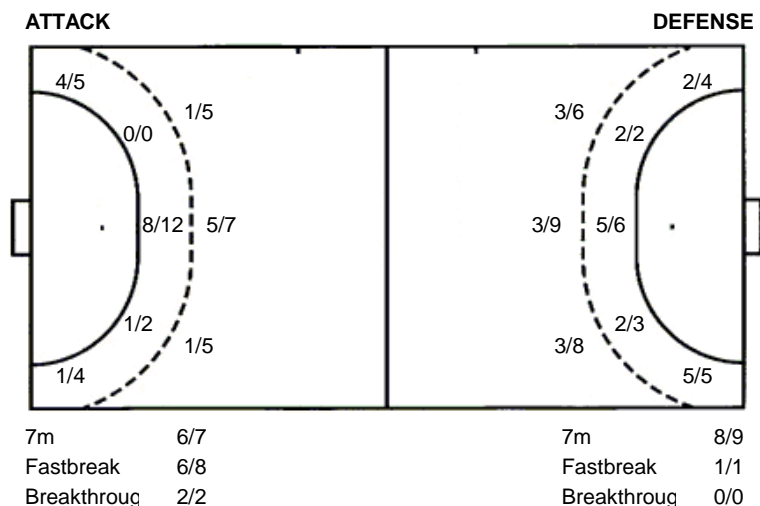

Jersey number Tot. Total shooting 6m 6m (line) shooting 9m 9m shooting Wng. Wing shooting Fst. Fastbreak sh. 7m 7m penalty sh.
Brk. Breakthrough sh. Ast. Assists E7m Earned 7m pen. Trn. Turnovers Stl. Steals 2m 2m punishments C7m. Committed 7m
E2m Earned 2m pun. Yel. Yellow cards Red Red cards

TOTAL

11/13	0/2	4/8
9/9		2/7
4/4	1/1	4/5

4 post 2 missed 2 blocked

Shots by position

Jersey number Tot. Total shooting 6m 6m (line) shooting 9m 9m shooting Wng. Wing shooting Fst. Fastbreak sh. 7m 7m penalty sh.
Brk. Breakthrough sh. Ast. Assists E7m Earned 7m pen. Trn. Turnovers Stl. Steals 2m 2m punishments C7m. Committed 7m
E2m Earned 2m pun. Yel. Yellow cards Red Red cards