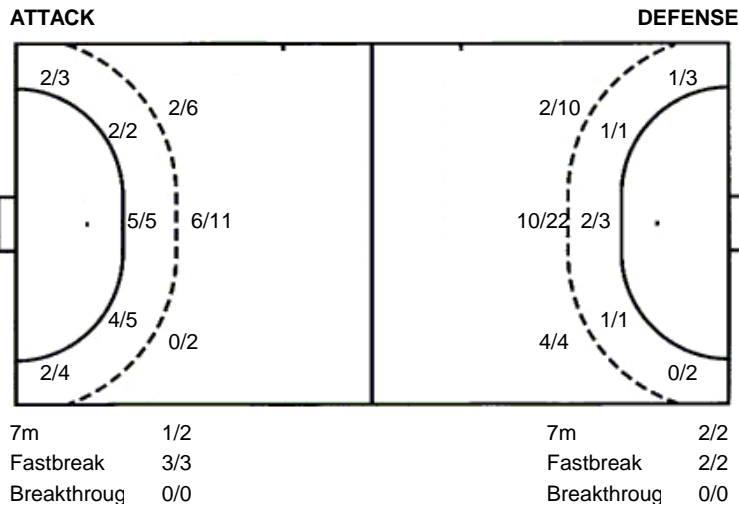

1 post

**55 Š. Ivic**

3/3		
	0/1	
1/1		0/1

1 blocked

**TOTAL**

5/7	2/2	4/6
2/2	0/1	1/1
7/8	2/4	4/5

2 post 2 missed 3 blocked

**Shots by position**