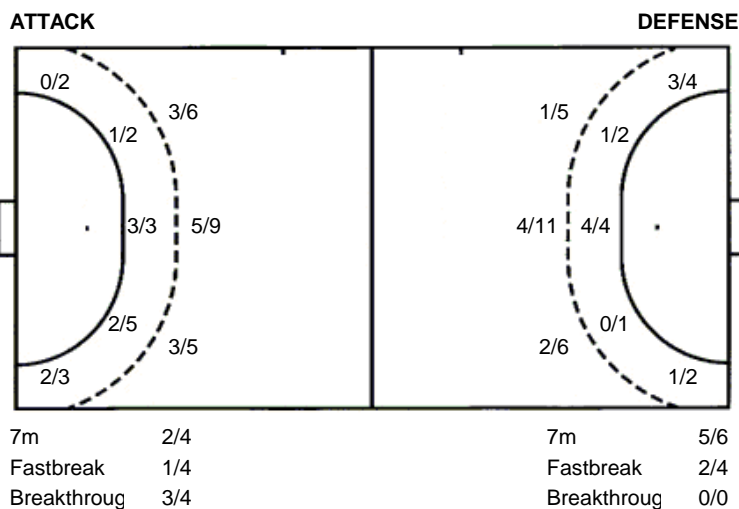

1 post 1 missed

TOTAL

2/2	2/3	0/2
3/4		2/5
7/8	2/3	7/11

4 post 4 missed 1 blocked

Shots by position

PPD Zagreb
Izvidac

25 (16)
23 (10)

Regular Season