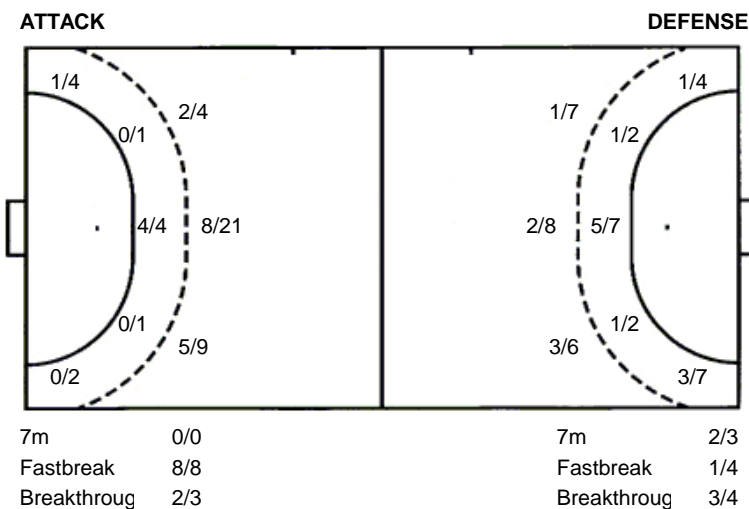

0/1	0/1	
1/1		2/2

1 missed

20 D. Mataga

TOTAL

6/7	2/3	1/2
3/5	0/3	2/2
5/10	4/4	7/8

1 post 3 missed 9 blocked

Shots by position

Izvidac
Nexe