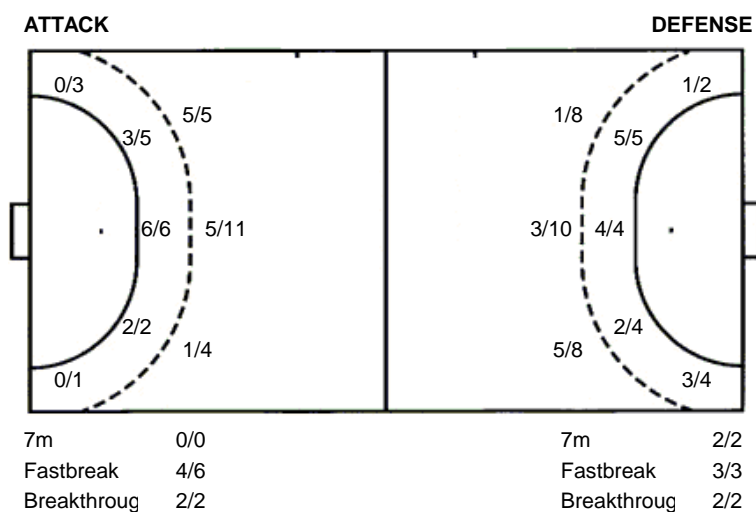

0/1		1/1

1 post

20 D. Mataga

TOTAL

4/5	1/4	9/10
1/2	0/2	5/6
3/4	5/5	

3 post 4 blocked

Shots by position

Izvidac
Tatran Prešov