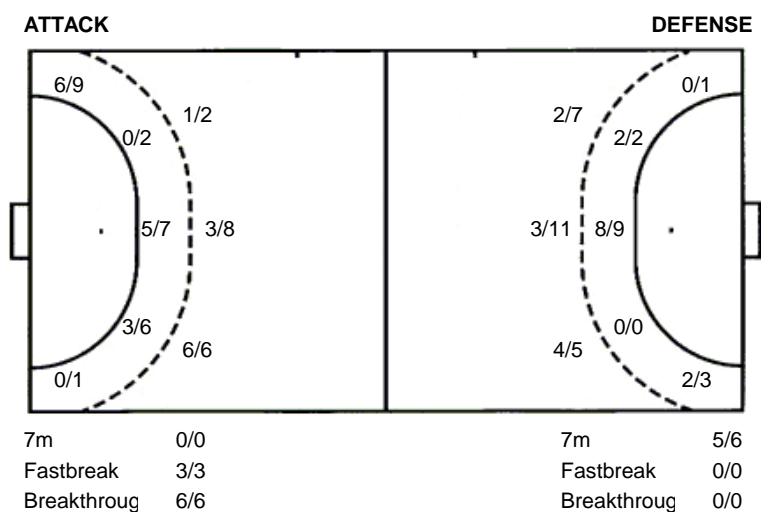

Shots by position

Izvidac
Sloga

33 (16)
26 (11)

Regular Season

Hall: Gradska sportska dvorana (Ljubuški)
Referees: Dimitar Mitrevski and Blagojce Todorovski
Start: 13.10.2012 20:00

Match finished

Sloga

Players		Goals / shots								Attack				Defense				
#	Surname and name	Tot.	%	9m	6m	Wing	7m	Fst	Brk.	Ast.	E7m	E2m	Trn.	Stl.	C7m	2m	Yel.	Red.
1	DEJANOVIC Peda																	
3	BILJAKA Goran	4/7	57	4/7							1					1	1	
4	VUKICEVIC Danijel	8/10	80	3/4	5/6						1	2				1		
5	SIJAKOVIC Slaven	0/1	0	0/1								1						
6	BOSIC Nemanja	3/5	60	2/4	1/1													
7	MEMIŠEVIC Amar																	
9	STANKOVIC Borislav	2/2	100		2/2													
11	CAKIC Amir	2/8	25	0/4		0/1	2/3									1		
12	TRISIC Petar																	
16	ĐURIC Dejan																	
17	PANIC Danko	6/7	86		1/1	2/3	3/3				2							
18	MARCETA Mirko										2							
20	BELJIC Aleksandar	0/2	0	0/2														
21	SPASOJEVIC Stefan																	
24	BOSIC Boris	0/1	0	0/1														1
	Team / bench												18					
	TOTAL	25/43	58	9/23	9/10	2/4	5/6	0/0	0/0	0	6	3	18	0	0	3	2	0