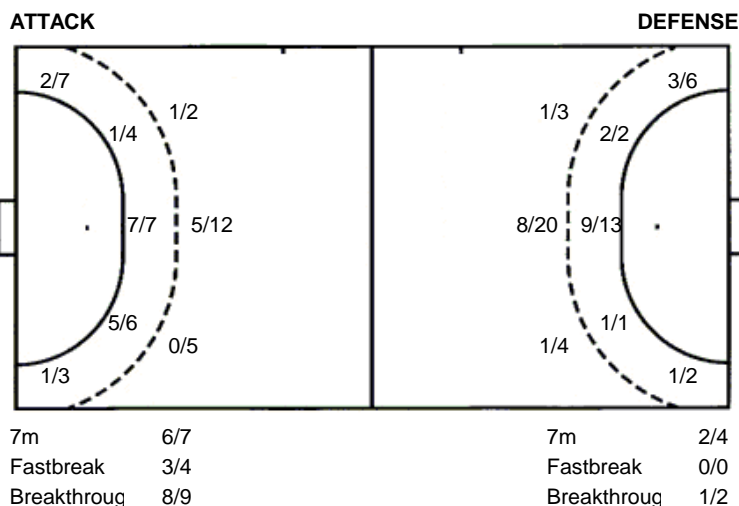

Match finished

Shot distribution by player

2 J. Žuliček

2 post 1 missed

3 M. Bebić

2/2	3/3	1/1
0/1		
		1/1

1 post

4 A. Jadrijević

1/1	0/1	1/1
1/1		1/1
		2/4

1 missed 2 blocked

5 T. Hodžaj

	2/2	
		0/1
1/1		2/2

1 post 1 blocked

6 A. Rajić

		0/1
		1/1

9 M. Begović

		3/4

1 post

10 N. Marjanović

11 M. Baksa-Makovec

		0/1
1/1		1/1
	1/2	1/1

1 post

14 D. Špoljarić

	0/1	
		0/1
2/2		

1 missed

15 I. Čorković

19 A. Imamović

2/2		
1/2		1/1
2/2		3/5

1 post

26 T. Mataija

1/1		1/1

TOTAL

5/5	5/7	2/3
4/6		4/7
5/5	1/2	13/18

7 post 3 missed 3 blocked

Shots by position