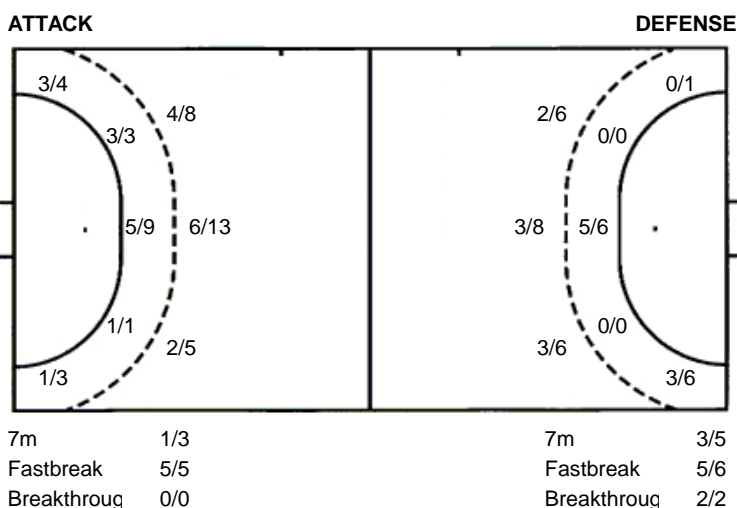

2 post 4 missed 2 blocked

Shots by position

Match finished

Izvidac

Players		Goals / shots								Attack			Defense					
#	Surname and name	Tot.	%	9m	6m	Wing	7m	Fst	Brk.	Ast.	E7m	E2m	Trn.	Stl.	C7m	2m	Yel.	Red.
2	MILICEVIC Ivan	0/1	0			0/1												
3	MILAS Ivan	0/1	0	0/1														
5	ZELJIC Nenad	3/7	43	2/6	1/1							1	2					
7	GRBAVAC (1994) Ante	2/3	67	1/2					1/1			1						
8	BURIC Senjamin	3/4	75		2/3			1/1		1						1	1	
9	MATIC Marko	5/9	56	4/8					1/1	2	1		1			1		
12	BURIC Benjamin																	
13	BORAS Ante	3/3	100		1/1		2/2					1	2			2	1	
14	CULJAK Dražen																	
16	TOLIC Milan													2				
17	VEGAR Marin															1		
19	ILIC Josip	1/4	25	1/3			0/1			3	1	1	3				1	
24	ERES Josip	4/5	80			1/2		3/3										
93	TOMIC Mijo																	
96	DELIC Damir	5/9	56		1/1	2/4	1/2	1/2					1					
	Team / bench												1					
	TOTAL	26/46	57	8/20	5/6	3/7	3/5	5/6	2/2	6	2	4	10	2	0	5	3	0