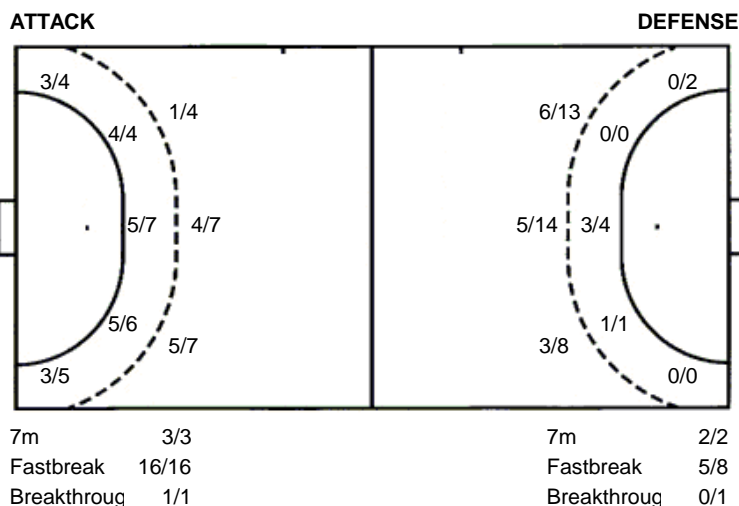

		1/1
0/1		0/1
2/2		3/3

1 missed

TOTAL

7/8	3/4	9/10
2/3		1/2
13/16	4/4	11/12

2 post 3 missed

Shots by position

Match finished

Crvena Zvezda