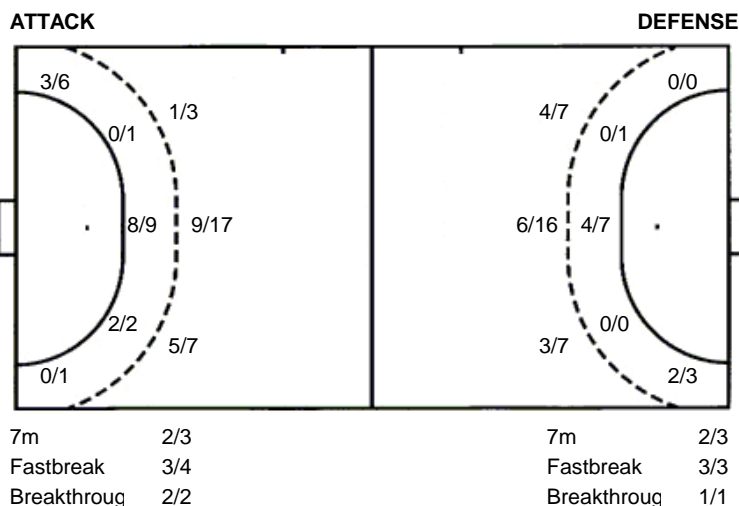

		1/1

TOTAL

1/1		6/7
8/11	1/3	7/11
4/4	0/2	8/10

1 post 4 missed 1 blocked

Shots by position

Borac m:tel
Crvena Zvezda

35 (16)
25 (14)

Regular Season