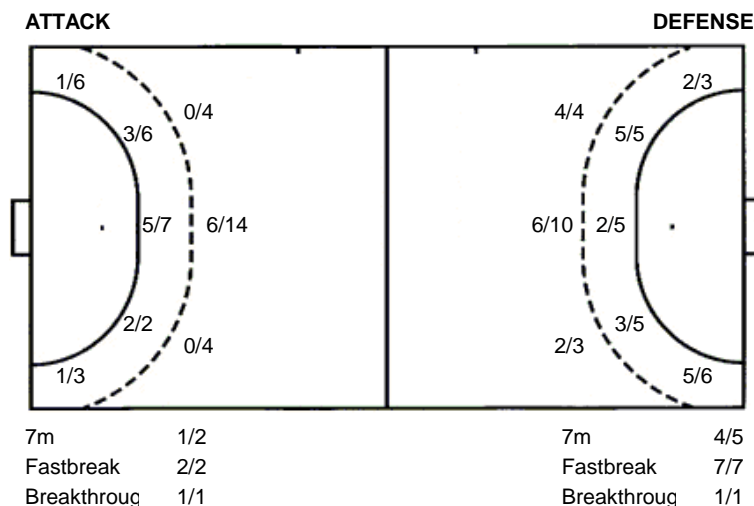

89 M. Majić

TOTAL

1/6		5/7
2/4	0/2	4/7
5/6	4/4	1/1

2 post 9 missed 3 blocked

Shots by position

Jersey number Tot. Total shooting 6m 6m (line) shooting 9m 9m shooting Wng. Wing shooting Fst. Fastbreak sh. 7m 7m penalty sh.
Brk. Breakthrough sh. Ast. Assists E7m Earned 7m pen. Trn. Turnovers Stl. Steals 2m 2m punishments C7m. Committed 7m
E2m Earned 2m pun. Yel. Yellow cards Red Red cards