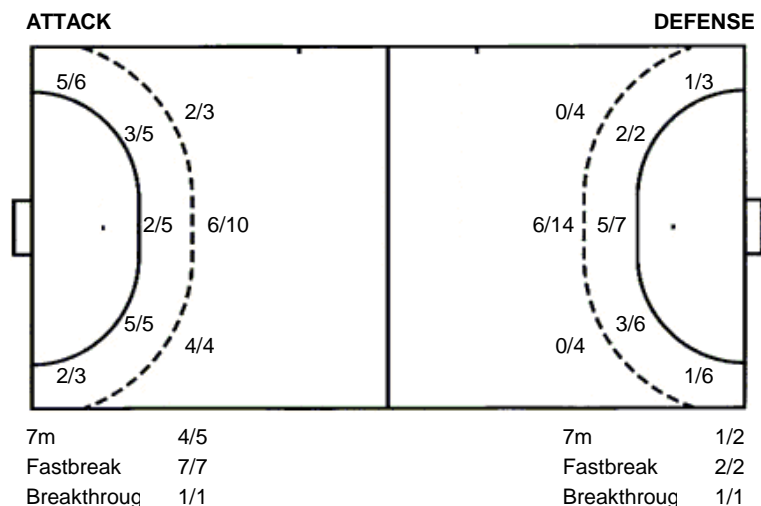

Jersey number Tot. Total shooting 6m 6m (line) shooting 9m 9m shooting Wng. Wing shooting Fst. Fastbreak sh. 7m 7m penalty sh.
Brk. Breakthrough sh. Ast. Assists E7m Earned 7m pen. Trn. Turnovers Stl. Steals 2m 2m punishments C7m. Committed 7m
E2m Earned 2m pun. Yel. Yellow cards Red Red cards

TOTAL

8/10	1/2	13/14
5/11		3/3
4/5	5/5	2/2

2 missed

Shots by position

Jersey number Tot. Total shooting 6m 6m (line) shooting 9m 9m shooting Wng. Wing shooting Fst. Fastbreak sh. 7m 7m penalty sh.
Brk. Breakthrough sh. Ast. Assists E7m Earned 7m pen. Trn. Turnovers Stl. Steals 2m 2m punishments C7m. Committed 7m
E2m Earned 2m pun. Yel. Yellow cards Red Red cards