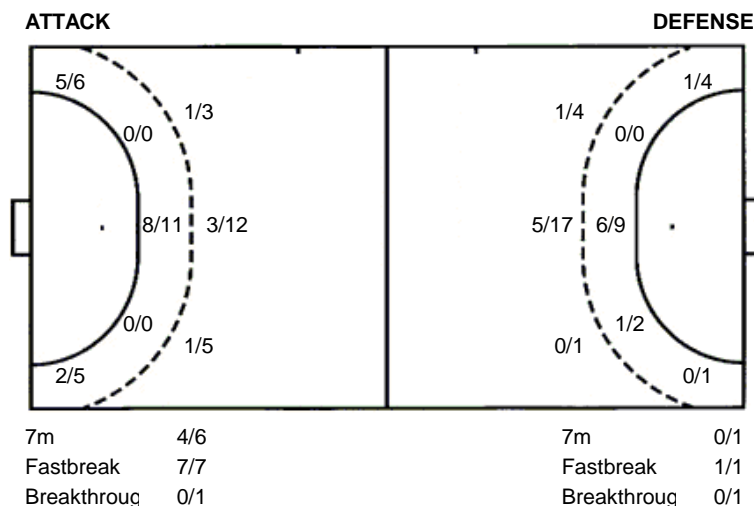

91 I. Sliško

1/1		
0/1		1/1

1 missed

TOTAL

3/7	2/3	4/7
4/5		2/2
3/4	4/5	9/9

2 post 9 missed 3 blocked

Shots by position

Jersey number Tot. Total shooting 6m 6m (line) shooting 9m 9m shooting Wng. Wing shooting Fst. Fastbreak sh. 7m 7m penalty sh.
Brk. Breakthrough sh. Ast. Assists E7m Earned 7m pen. Trn. Turnovers Stl. Steals 2m 2m punishments C7m. Committed 7m
E2m Earned 2m pun. Yel. Yellow cards Red Red cards