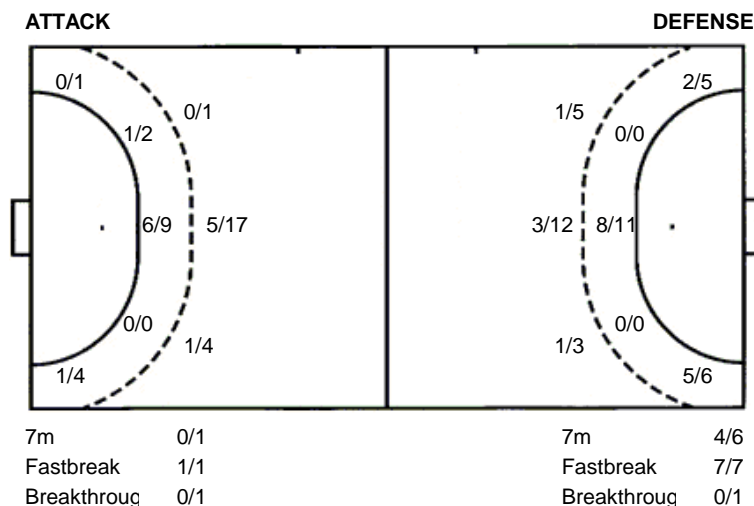

0/2		
		1/1

1 missed 1 blocked

TOTAL

0/3	1/2	5/5
0/4	0/1	1/3
2/5	2/5	4/7

2 post 2 missed 2 blocked

Shots by position

Jersey number Tot. Total shooting 6m 6m (line) shooting 9m 9m shooting Wng. Wing shooting Fst. Fastbreak sh. 7m 7m penalty sh.
Brk. Breakthrough sh. Ast. Assists E7m Earned 7m pen. Trn. Turnovers Stl. Steals 2m 2m punishments C7m. Committed 7m
E2m Earned 2m pun. Yel. Yellow cards Red Red cards