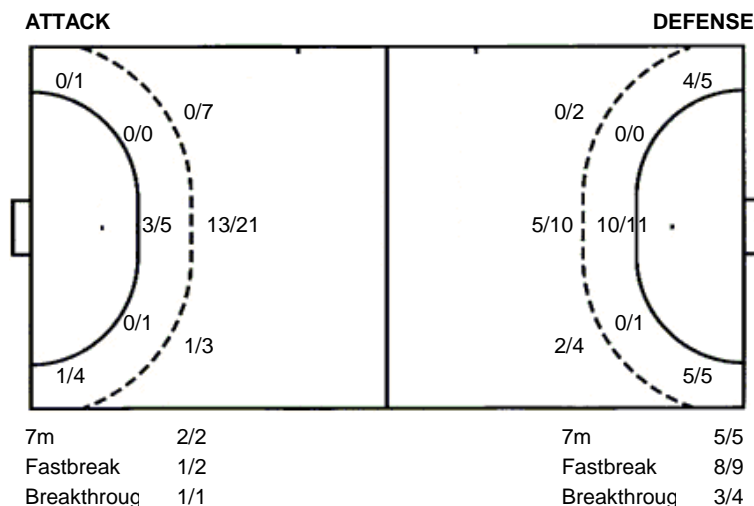

1/1		

TOTAL

3/4	0/1	2/2
4/5		2/6
3/5	1/2	7/8

2 post 6 missed 6 blocked

Shots by position

**Vojvodina  
Veszprem**

**22 (11)  
42 (18)**

**SEHA GSS**